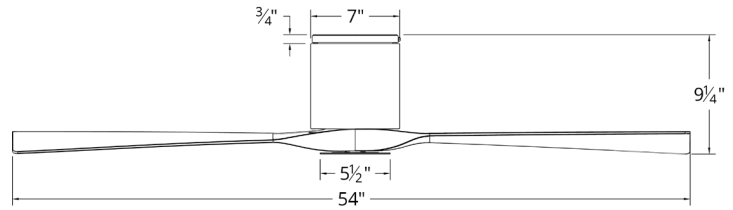

AVIATOR 54" Flush Mounted Fan

FH-W1811-54

MODERN FORMS SMART FANS

PRODUCT DESCRIPTION

Inspired by the golden age of flying, this smart fan takes technology to the next level. Pair it with the exclusive Modern Forms app to save on energy costs and intuitively create schedules that adapt to your behavior. Two simulated wood finishes contrast with the matte black or graphite housings for an understated look in interior or exterior spaces. Available option LED light kit sold separately.

SPECIFICATIONS

Construction: Aluminum
Blade: 13° Pitch, 54" sweep, ABS
Wire: 32"
Hanging Weight: 12.5 lbs
Total Power: 27W
Standards: UL/cUL Wet Location listed, Compliant, Title 20, Energy Star rated

FEATURES

- 6 fan speeds through both Summer and Winter Modes
- Silent DC motor
- Optional LED light kit sold separately
- Includes BT remote control with wall cradle
- Optional BT wall control sold separately
- Compatible with Modern Forms app

WIRELESS PERFORMANCE

Bluetooth Control Range: Up to 150 ft from fan
Wi-Fi Range: Up to 150 ft*

ESTIMATED AIR PERFORMANCE

Airflow: 6744 cubic ft per minute on high
Power: 27 watts on high
Airflow Efficiency: 250 cubic ft per minute per watt
RPM: 170 RPMs on high

ORDER NUMBER

Model	Housing	Blade
FH-W1811-54	GH Graphite	WG Weathered Gray
	MB Matte Black	DK Distressed Koa
	MB Matte Black	Matte Black

OPTIONAL LUMINAIRE (Sold Separately)

Model	Finish
F-1811-LED	GH Graphite
	MB Matte Black

Example: F-1811-LED-GH

Example: FH-W1811-54-GH/DK

*Results may vary based on application and surroundings.

modernforms.com
Phone (866) 810.6615
Fax (800) 526.2585

Headquarters/Eastern Distribution Center
44 Harbor Park Drive
Port Washington, NY 11050

Central Distribution Center
1600 Distribution Ct
Lithia Springs, GA 30122

Western Distribution Center
1750 Archibald Avenue
Ontario, CA 91760